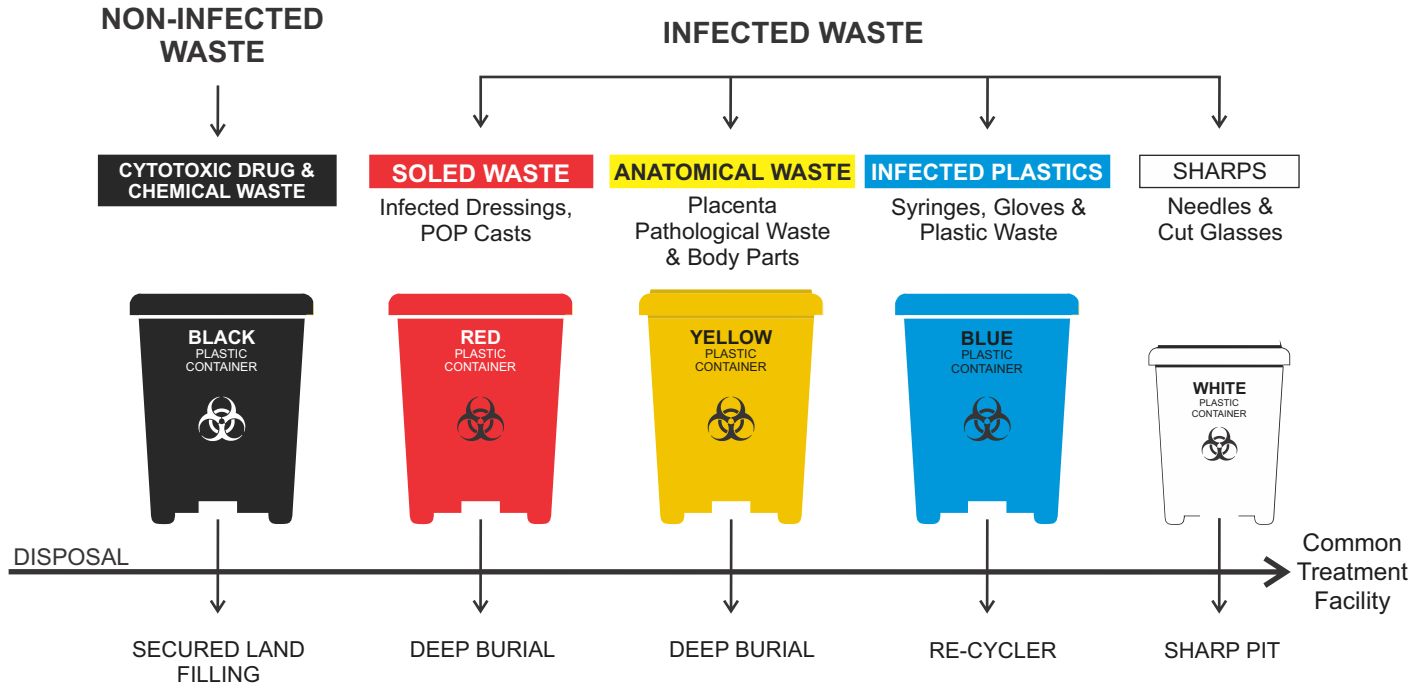

SEGREGATION OF SOLID BIO-MEDICAL WASTE

NOTE: USE ANY COLORED BIN OTHER THAN BLACK, RED, YELLOW, BLUE & WHITE FOR DISPOSAL OF GENERAL WASTE